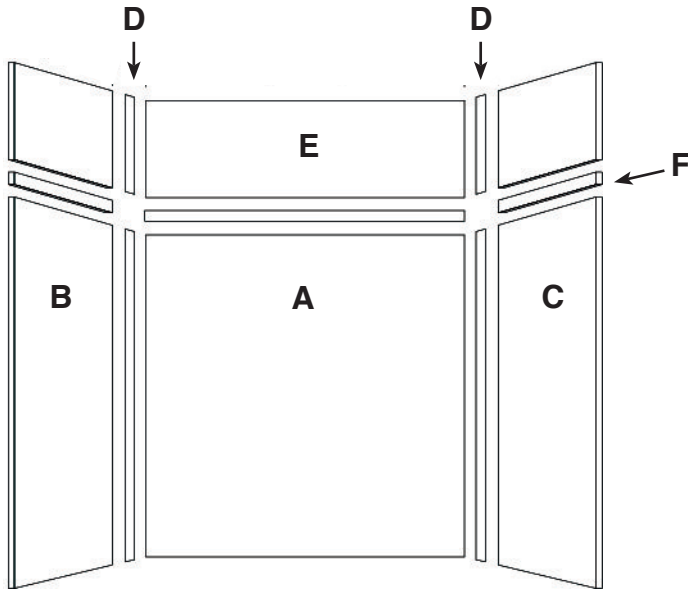

FEATURES

- 60" x 32" Shower/Tub Walls for new or existing construction.
- Thick 1/4" SaraMar® compression molded solid surface material for superior strength, beauty and easy cleaning. Surface will not support bacteria growth.
- Easier to install than tile. Walls glue right over existing surface. Walls have a beveled outside edge and are trimmable for custom fit.
- EWK Wall Kits include three wall panels, two color coordinated inside corner trim pieces and four 11-oz. tubes 100% silicone adhesive. Available in 72" and 96" panel height.
- EWKX Wall Kits include three 72" H wall panels, two color coordinated inside corner trim pieces, installation materials and EXK Extension Wall Kit that adds up to an additional 24" in height.
- 10 Year Limited Residential Warranty / 3 Year Commercial Warranty

COLORS

- 3 solid and 6 pattern colors.

OPTIONS

- Storage pods, grab bars, storage shelves, flat inside corner molding, colored aluminum trim, outside corner trims and window trim kit.

EWK603272 shown with F6032L Shower Base

Specified Model

	SIZE	MODEL NO.	DESCRIPTION	Width	Depth	Height
SHOWER WALL KITS						
<input type="checkbox"/>	60" x 32" x 72"	EWK603272	Shower Wall Kit	60"	to 32"	72"
<input type="checkbox"/>	60" x 32" x 96"	EWK603296	Shower Wall Kit	60"	to 32"	96"
<input type="checkbox"/>	60" x 32" x 96"	EWKX603296	Shower Walls & Ext. Kit	60"	to 32"	96"
OPTIONAL COMPONENTS						
<input type="checkbox"/>	60" x 32" x 3"	F6032L/R	Shower Base	60"	32"	3"
<input type="checkbox"/>	60" x 32" x 24"	EXK603224	Extension Wall Kit	60"	to 32"	to 24"

60" x 32" shower/tub walls EWK6032_

	MODEL NO	DESCRIPTION
A	EWK603272	Back Wall (1 panel)
B	or	Left End Wall (1 panel)
C	EWK603296	Right End Wall (1 panel)
D		Inside Corner Trim (2 pcs.)
E	EXK603224	Extension Wall Kit (3 pcs)
D		Inside Corner Trim (2 pcs.)
F		Seam Joint Trim (2 pcs.)