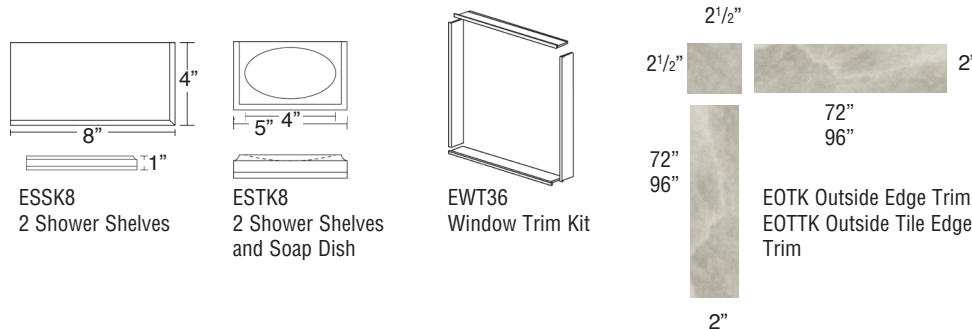

EST Seam Trim

SaraMar® Trim Kits

EFIM Flat Inside Corner Trim

Grab Bars

TSGB59_

Solid Surface Kits

ESSK8
2 Shower Shelves

ESTK8
2 Shower Shelves
and Soap Dish