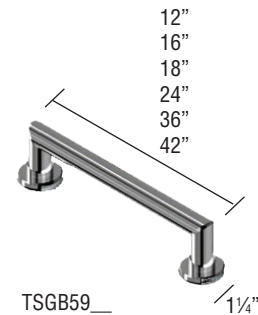

60" x 32" shower/tub walls EWK6032_

	MODEL NO	DESCRIPTION
A	EWK603272	Back Wall (1 panel)
B	or	Left End Wall (1 panel)
C	EWK603296	Right End Wall (1 panel)
D		Inside Corner Trim (2 pcs.)
E	EXK603224	Extension Wall Kit (3 pcs)
D		Inside Corner Trim (2 pcs.)
F		Seam Joint Trim (2 pcs.)

EST Seam Trim

SaraMar® Trim Kits

EFIM Flat Inside Corner Trim

Grab Bars

TSGB59_

Solid Surface Kits

ESSK8
2 Shower Shelves

ESTK8
2 Shower Shelves
and Soap Dish